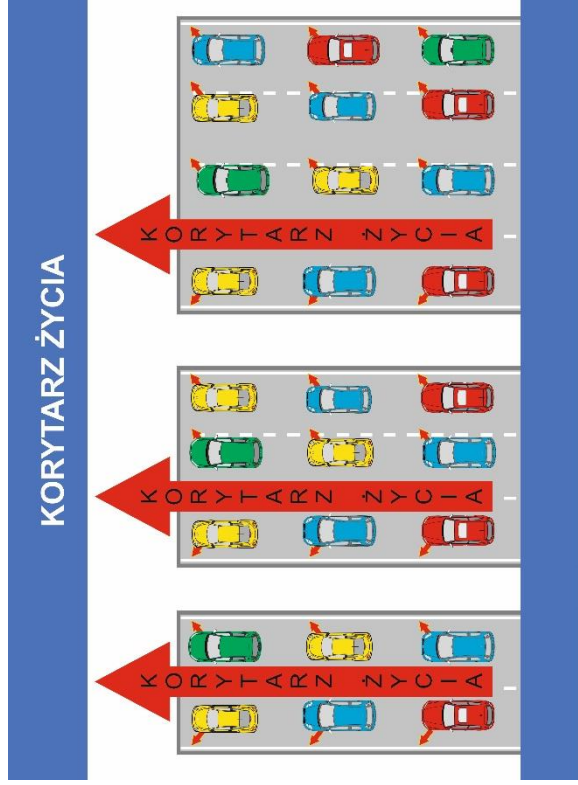

BEZPIECZNE FERIE

ZWOLNIJ

BĄDŹ TRZEŹWY

ZAPNIJ PASY

ZADBAJ O AUTO

UMIEŚĆ DZIECKO W FOTELIKU

ZACHOWAJ SZCZEGÓLNA OSTROŻNOŚĆ

The illustration shows a winding road through a snowy winter landscape with evergreen trees, a snowman, and a house. A speedometer icon is shown with the word 'ZWOLNIJ' (Slow down) and a red 'ZWOLNIJ' label. A callout box with a crossed-out wine glass icon says 'BĄDŹ TRZEŹWY' (Be sober). A callout box with a crossed-out seatbelt icon says 'ZAPNIJ PASY' (Buckle up). A callout box with a crossed-out wrench and screwdriver icon says 'ZADBAJ O AUTO' (Take care of the car). A callout box with a baby in a car seat icon says 'UMIEŚĆ DZIECKO W FOTELIKU' (Put the child in a car seat). A callout box with a pedestrian crossing sign icon says 'ZACHOWAJ SZCZEGÓLNA OSTROŻNOŚĆ' (Exercise special caution). A snowman and a house are also visible in the scene.

Każda liczba to ludzka tragedia

ZABICI „FERIE 2019” - 313

Bezpieczeństwo zależy od Ciebie