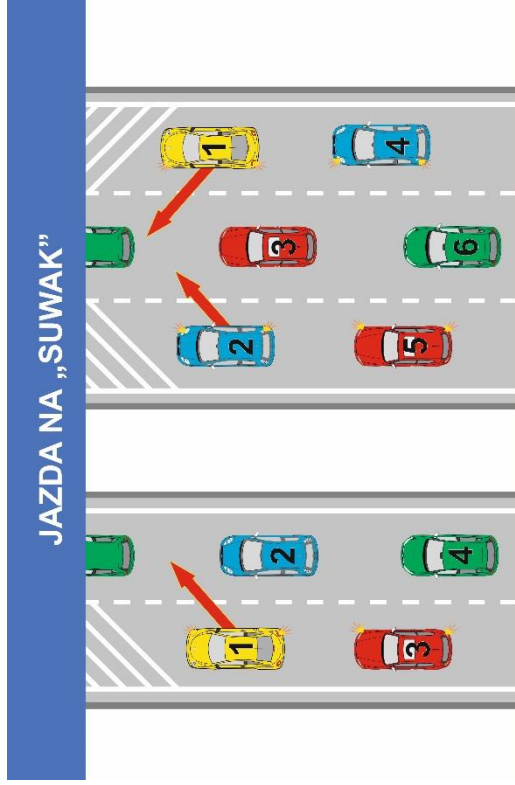

BEZPIECZNE FERIE

ZWOLNIJ

BĄDŹ TRZEŹWY

ZAPNIJ PASY

ZADBAJ O AUTO

UMIEŚĆ DZIECKO W FOTELIKU

ZACHOWAJ SZCZEGÓLNA OSTROŻNOŚĆ

The illustration shows a winding road through a snowy winter landscape with evergreen trees, a snowman, and a house. A speedometer icon is shown with the word 'ZWOLNIJ' (Slow down) and a red 'ZWOLNIJ' label. A callout box with a crossed-out wine glass icon says 'BĄDŹ TRZEŹWY' (Be sober). A callout box with a crossed-out seatbelt icon says 'ZAPNIJ PASY' (Buckle up). A callout box with a crossed-out wrench and screwdriver icon says 'ZADBAJ O AUTO' (Take care of the car). A callout box with a baby in a car seat icon says 'UMIEŚĆ DZIECKO W FOTELIKU' (Put the child in a car seat). A callout box with a pedestrian crossing sign icon says 'ZACHOWAJ SZCZEGÓLNA OSTROŻNOŚĆ' (Exercise special caution). A snowman and a house are also visible in the scene.

Każda liczba to ludzka tragedia

ZABICI „FERIE 2019” - 313

Bezpieczeństwo zależy od Ciebie